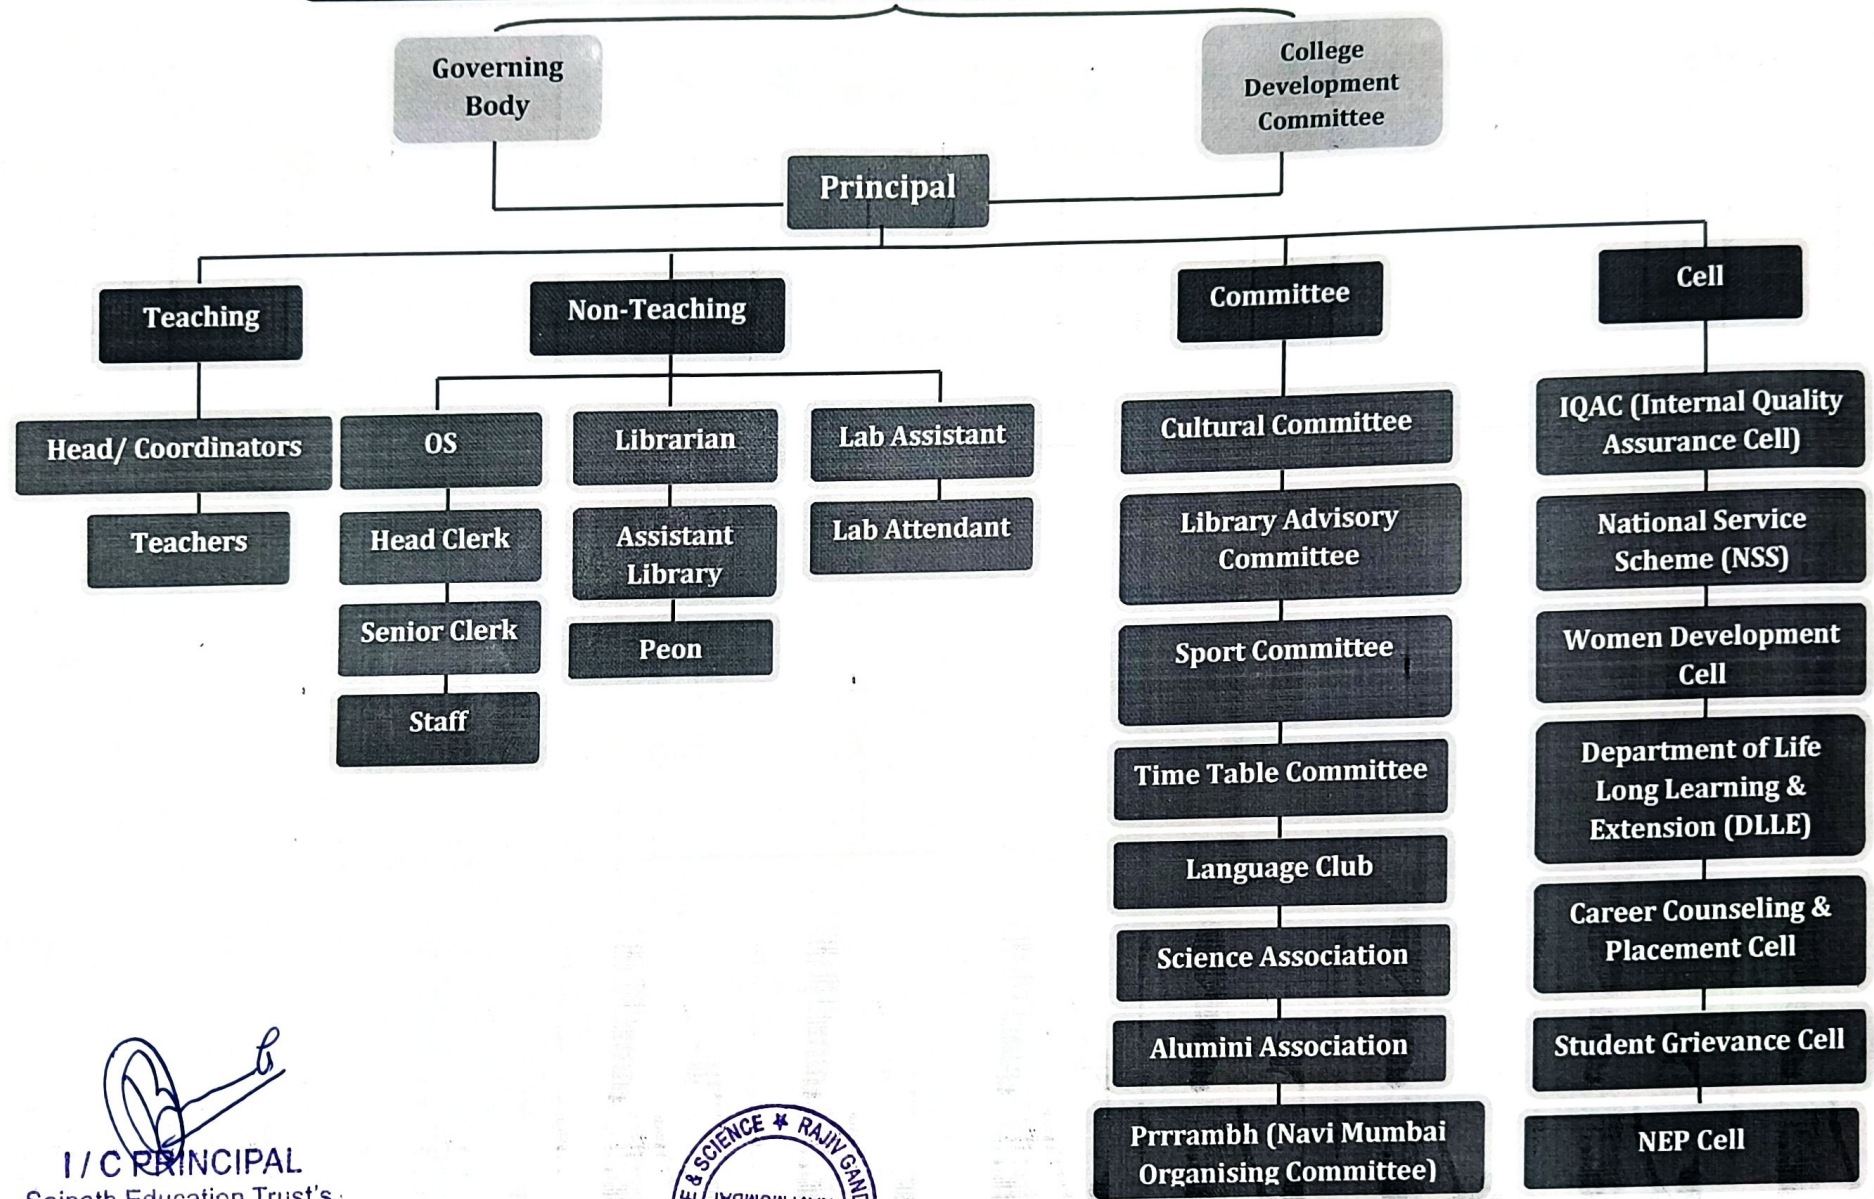

**Sainath Education Trust's
Rajiv Gandhi College of Arts, Commerce and Science, Vashi Navi Mumbai**

I / C PRINCIPAL

Sainath Education Trust's,

Rajiv Gandhi College of Arts, Commerce & Science
Plot No.16/17, Sector-10A, Vashi, Navi Mumbai-400703